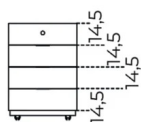


President Cassettiera

Studio G&R
1975

Drawer unit in wood with sides covered by 6mm mirror or 5mm smoked "grigio Italia" mirror.
On castors. Whitened oak, wengè stained or tobacco stained drawers. Also available with black, white or dark grey closed pore lacquered frontal panels with inside in grey melamine laminated wood. Lock on the first drawer only. Chromed handles.

Available while stock lasts.

Cm (L x P x H)
46 x 46 x 65

Inches (L x P x H)
18 $\frac{1}{4}$ x 18 $\frac{1}{4}$ x 25 $\frac{3}{4}$

Finishes

Glass

Mirror

Grigio "Italia" mirror

Wood