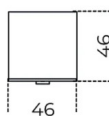


President Cassettiera

Studio G&R
1975

Drawer unit in wood with sides covered by 6mm mirror or 5mm smoked "grigio Italia" mirror.
On castors. Whitened oak, wengè stained or tobacco stained drawers. Also available with black, white or dark grey closed pore lacquered frontal panels with inside in grey melamine laminated wood. Lock on the first drawer only. Chromed handles.

Available while stock lasts.

Cm (L x P x H)
46 x 46 x 65

Inches (L x P x H)
18 $\frac{1}{4}$ x 18 $\frac{1}{4}$ x 25 $\frac{3}{4}$

Finishes

Glass

Mirror

Grigio "Italia" mirror

Wood