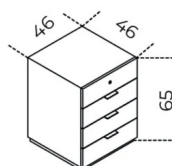


President Cassettiera

Studio G&R
1975

Drawer unit in wood with sides covered by 6mm mirror or 5mm smoked "grigio Italia" mirror.
On castors. Whitened oak, wengè stained or tobacco stained drawers. Also available with black, white or dark grey closed pore lacquered frontal panels with inside in grey melamine laminated wood. Lock on the first drawer only. Chromed handles.

Available while stock lasts.

Cm (L x P x H)
46 x 46 x 65

Inches (L x P x H)
18 $\frac{1}{4}$ x 18 $\frac{1}{4}$ x 25 $\frac{3}{4}$

Finishes

Glass

Mirror

Grigio "Italia" mirror

Wood