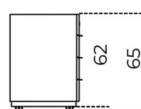


President Cassettiera

Studio G&R
1975

Drawer unit in wood with sides covered by 6mm mirror or 5mm smoked "grigio Italia" mirror.
On castors. Whitened oak, wengè stained or tobacco stained drawers. Also available with black, white or dark grey closed pore lacquered frontal panels with inside in grey melamine laminated wood. Lock on the first drawer only. Chromed handles.

Available while stock lasts.

Cm (L x P x H)
46 x 46 x 65

Inches (L x P x H)
18 $\frac{1}{4}$ x 18 $\frac{1}{4}$ x 25 $\frac{3}{4}$

Finishes

Glass

Mirror

Grigio "Italia" mirror

Wood